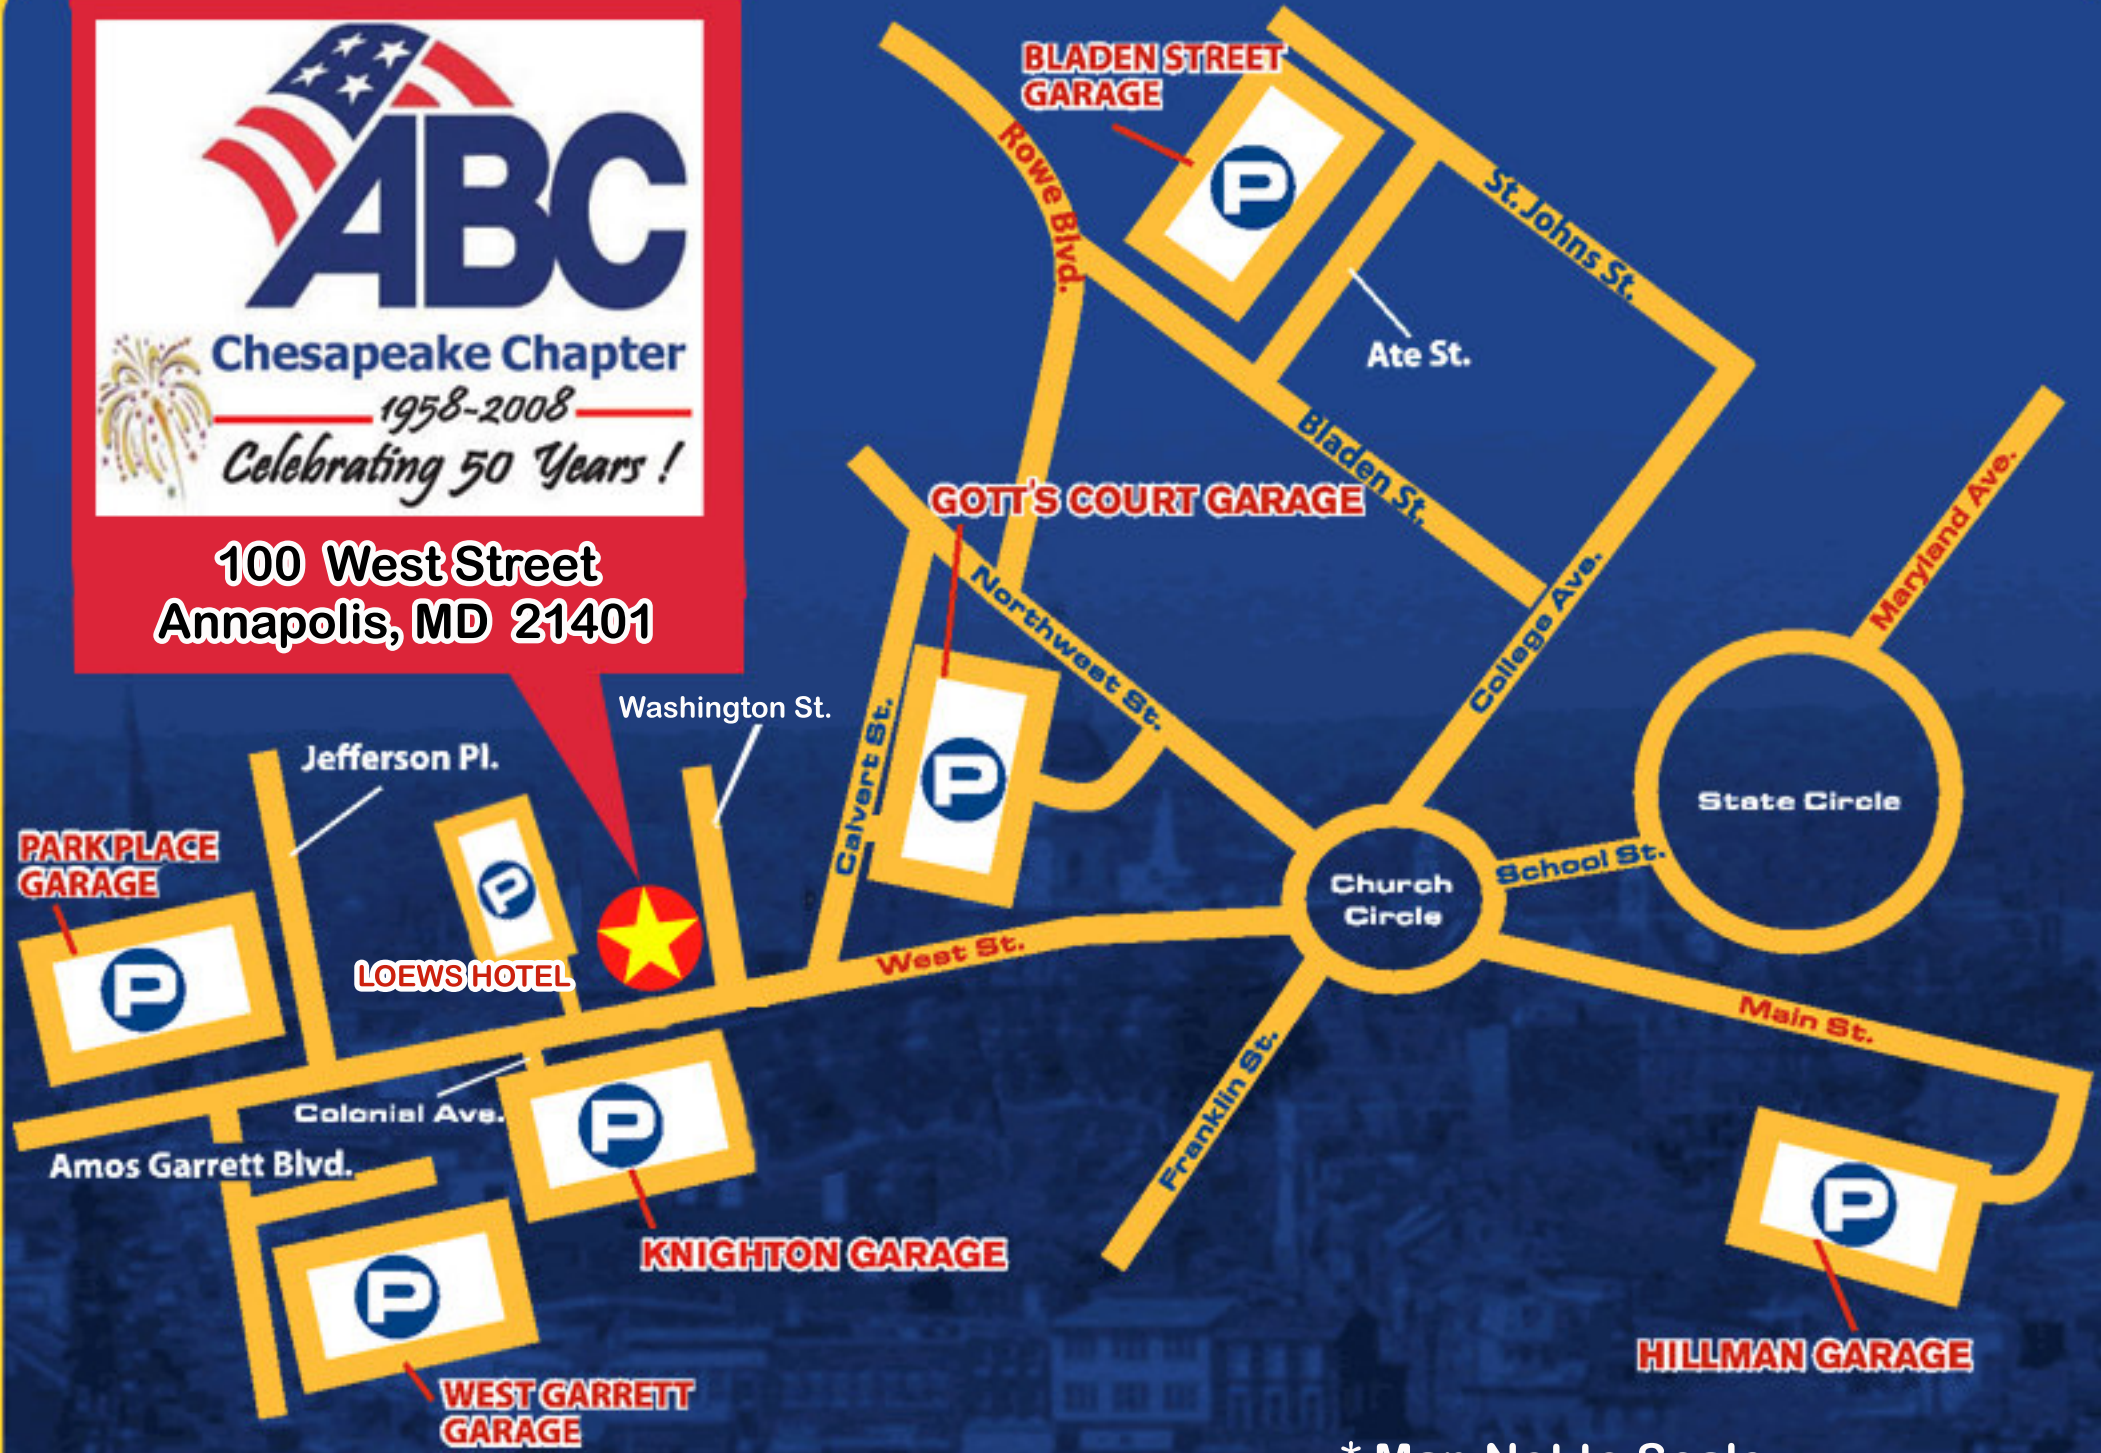

**100 West Street
Annapolis, MD 21401**

* Map Not to Scale